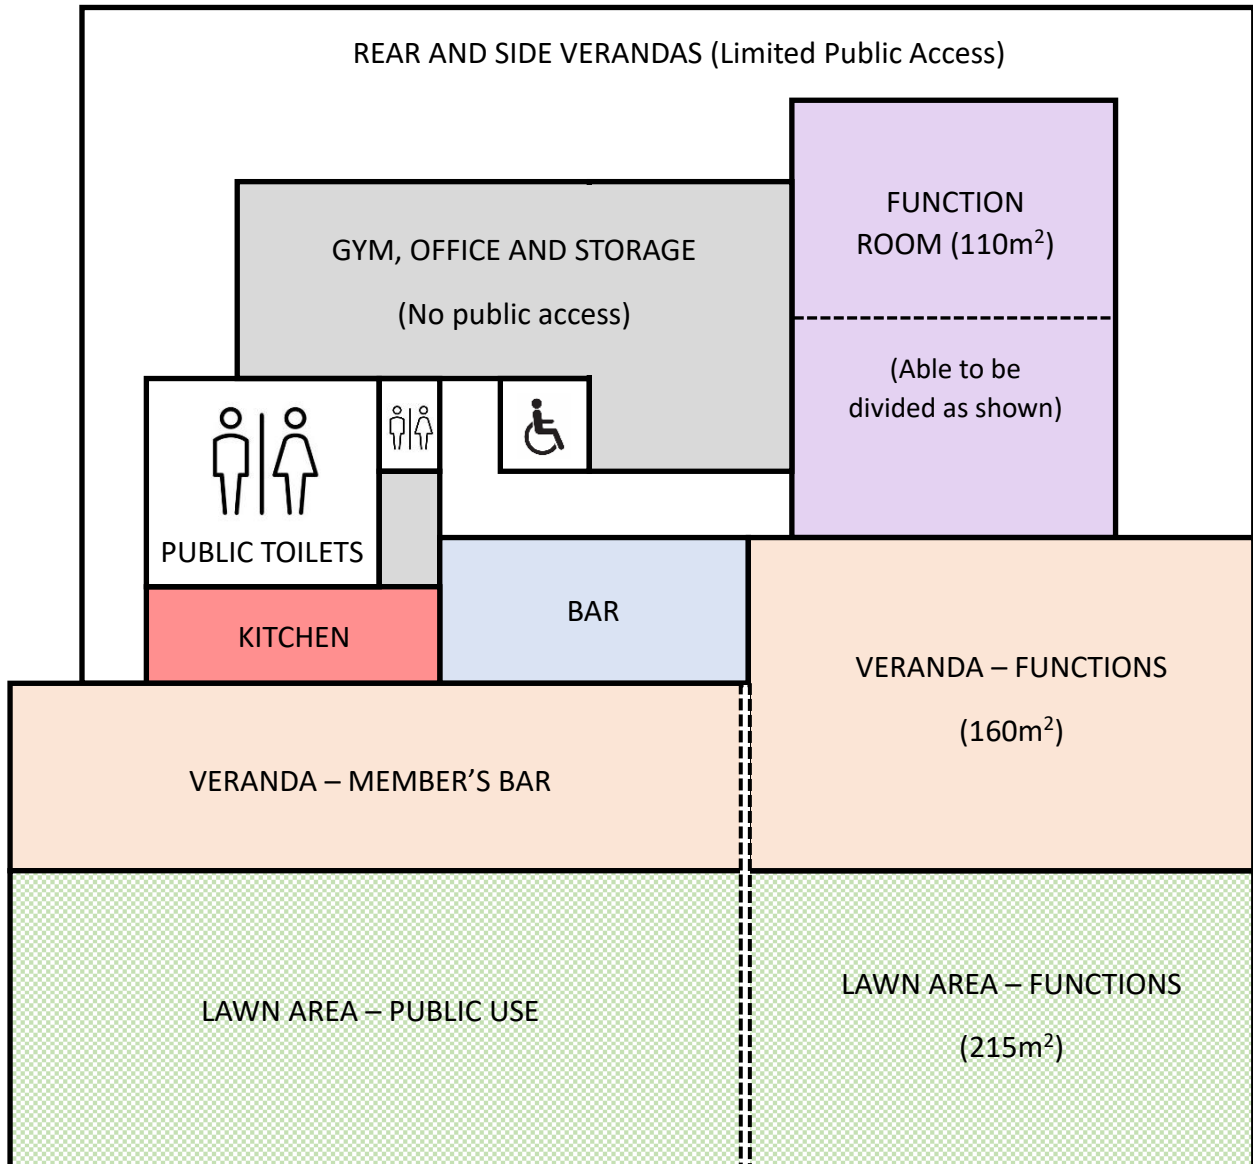

BROOME SURF LIFE SAVING CLUB

Clubhouse Plan

Not To Scale

**Interior toilets accessible by function guests via passageway*

***Kitchen may be available for external caterers. Please inquire.*